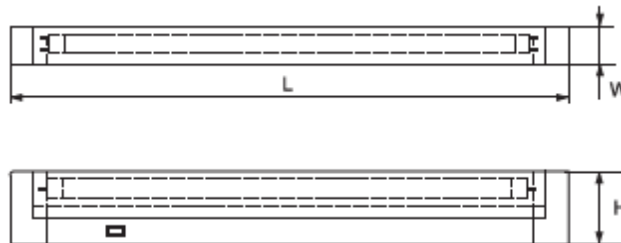

Areas of application

- Service premises
- Stylized niches and bays on the ceilings and walls
- Shelves and cases
- Glass cases of home libraries and cabinets
- Wall-hung kitchen cupboards
- Wardrobes and dressing rooms

Product benefits

- Easy to install and maintain
- Economic power consumption
- Absolutely noiseless
- Bright and even light distribution

Variants and dimensions

Watt	Colour body	Size (mm)			Ballast	Catalogue number	Packing (pcs)
		Length	Width	Height			
6W	white	268	23	44	electronic	901506	40
8W	white	343	23	44	electronic	901508	40
13W	white	573	23	44	electronic	901513	30
14W	white	607	23	44	electronic	901514	30
21W	white	905	23	44	electronic	901521	20
28W	white	1207	23	44	electronic	901528	20